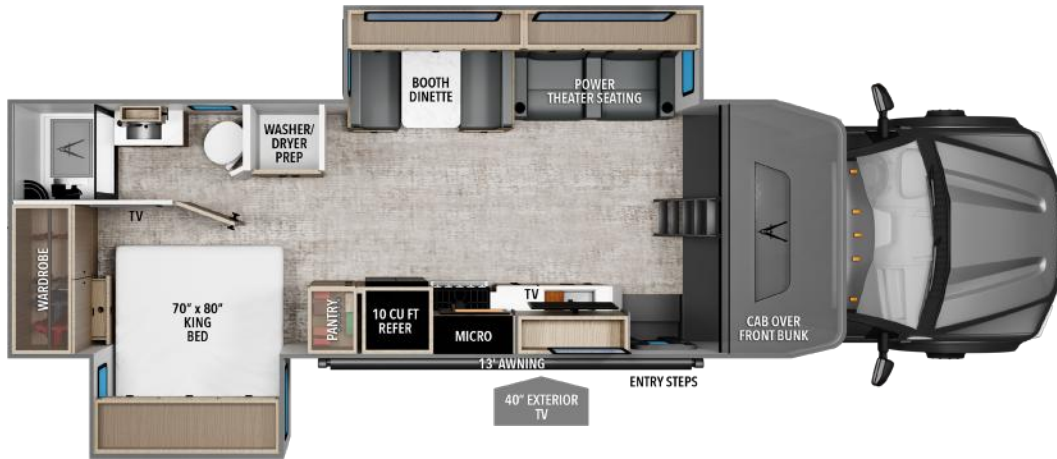

LINEAGE™ SERIES F

31ZW

EXT. LENGTH	HEIGHT	EXT. WIDTH	GVWR	GCWR	WATER GAL	LP	FUEL	SLEEPS
33' 9"	12' 3"	102"	22,000	43,500	79 66 45	20.3 GAL / 88 LBS	66.5 GAL	5

LINEAGE™ 43 SERIES F

LIMITED EDITION 43 FEATURE PACKAGE