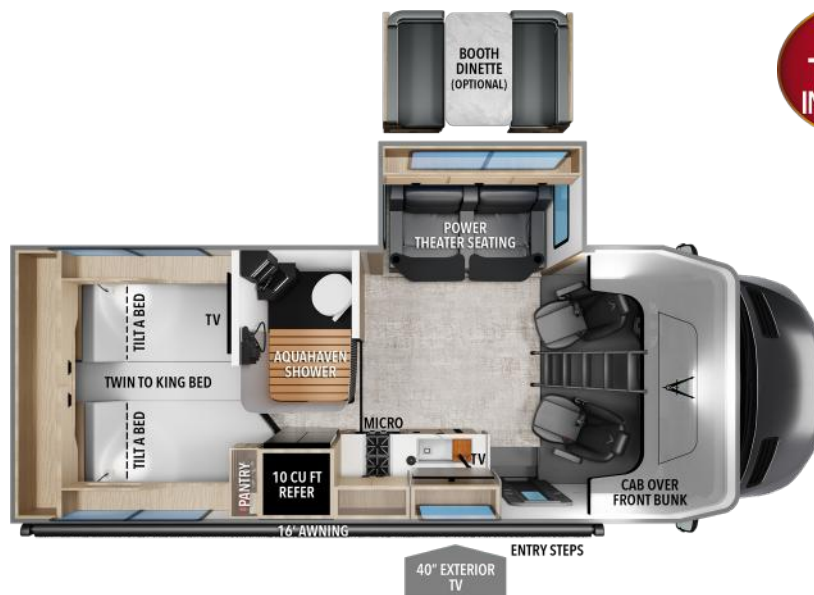

Rockford Fosgate

PREMIUM SOUND

SharkBite

**APEX PUSH TO
CONNECT SYSTEM**

LINEAGE™ SERIES M

25FW

EXT. LENGTH	HEIGHT	EXT. WIDTH	GVWR	GCWR	WATER GAL	LP	FUEL	SLEEPS
25' 8"	11' 5"	95"	12,125	15,249	35 34 34	20.3 GAL / 88 LBS	24.5 GAL	3-4